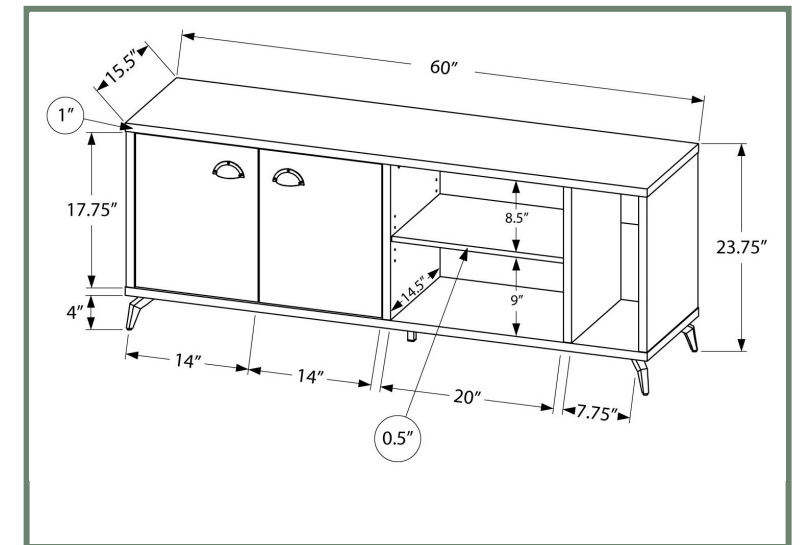

ENTERTAINMENT

I 2831

I 2831 - TV STAND - 60"L / GREY CONCRETE / MEDIUM BROWN RECLAIMED
I 2841 - TV STAND - 60"L / WHITE / GREY CEMENT-LOOK TOP

I 2841

ENTERTAINMENT

I 2830

I 2830 - TV STAND - 48"L / GREY CONCRETE / MEDIUM BROWN RECLAIMED
I 2840 - TV STAND - 48"L / WHITE / GREY CEMENT-LOOK TOP