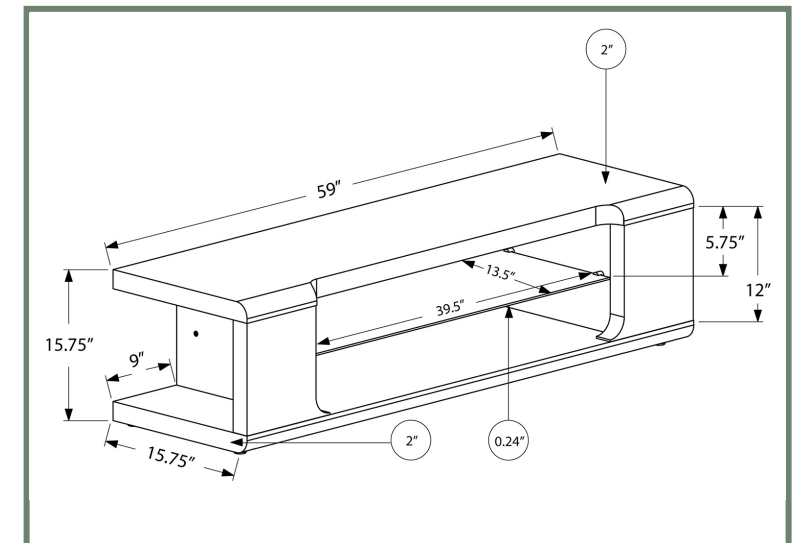

ENTERTAINMENT

I 2738

I 2739

I 3535

I 3535 - TV STAND - 60" L / HIGH GLOSSY WHITE WITH TEMPERED GLASS

ENTERTAINMENT

I 3548 - TV STAND - 63"L / HIGH GLOSSY WHITE WITH TEMPERED GLASS

I 3548