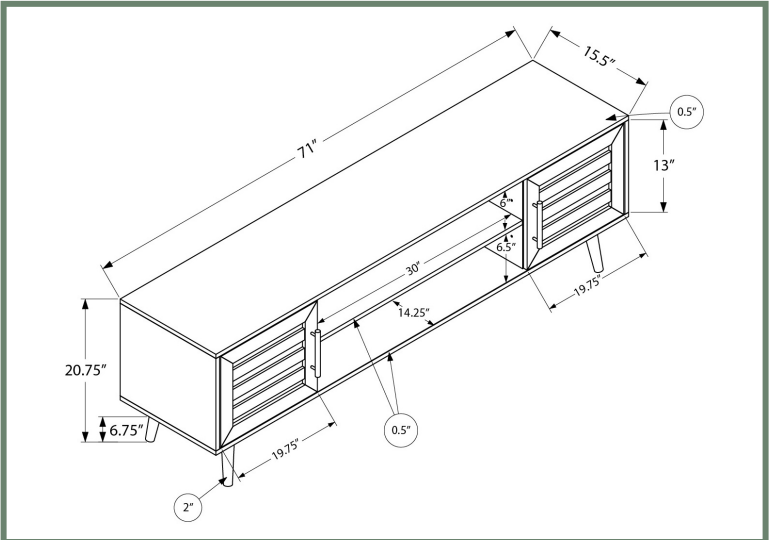

ENTERTAINMENT

I 2784

I 2723 - TV STAND - 72" L / WALNUT WITH STORAGE

I 2723

ENTERTAINMENT

I 2717

I 2717 - TV STAND - 72" L / BROWN WOOD-LOOK WITH 2 DOORS

ENTERTAINMENT