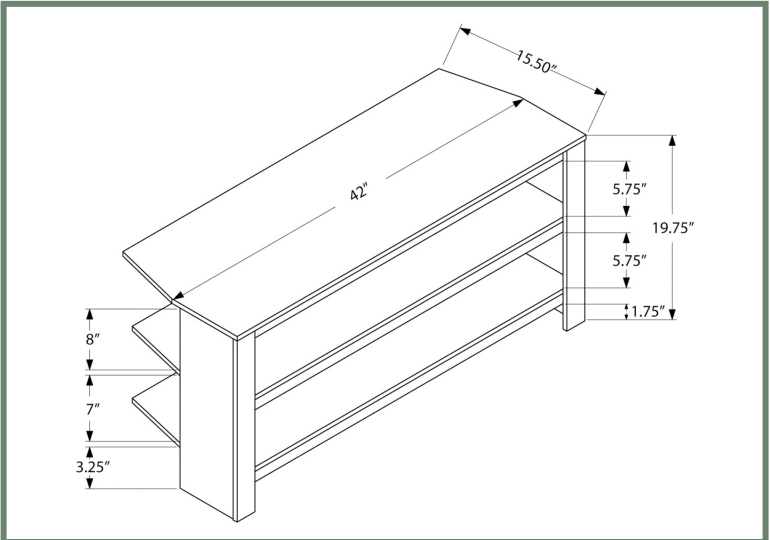

ENTERTAINMENT

I 2601

I 2601 - TV STAND - 48"L / WHITE WITH 2 STORAGE DRAWERS
I 2602 - TV STAND - 48"L / DARK TAUPE WITH 2 STORAGE DRAWERS

I 2602

ENTERTAINMENT

I 2554

I 2505

I 2514