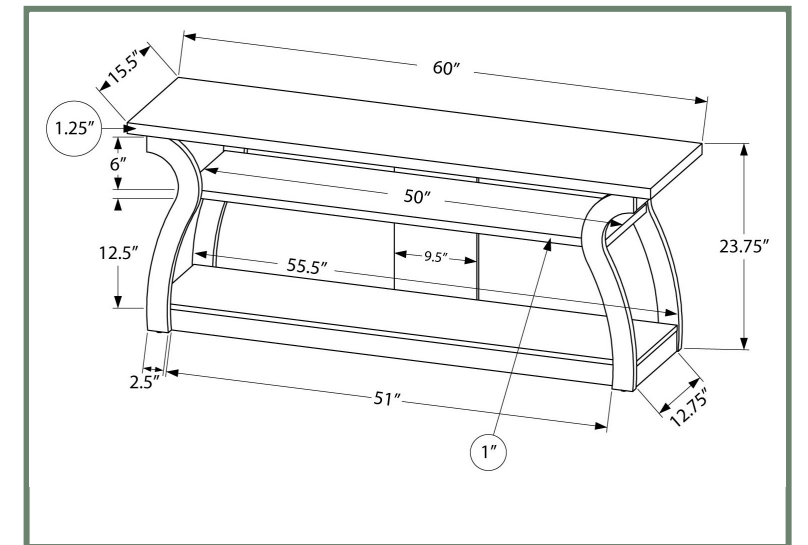

I 2666

I 2665

ENTERTAINMENT

I 2575

I 2575 - TV STAND - 60"L / BLACK / GREY TOP WITH 1 DRAWER
 I 2573 - TV STAND - 60"L / WHITE WITH 1 DRAWER

I 2573

ENTERTAINMENT

I 2574