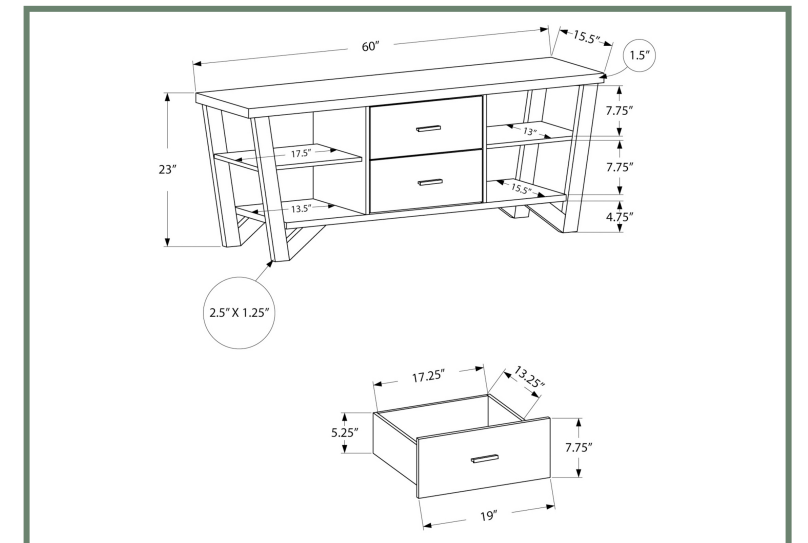

I 2574 - TV STAND - 60"L / DARK TAUPE WITH 1 DRAWER
 I 2572 - TV STAND - 60"L / ESPRESSO WITH 1 DRAWER

I 2572

ENTERTAINMENT

I 2762

I 2762 - TV STAND - 60" L / GREY-BLACK WITH 2 STORAGE DRAWERS

ENTERTAINMENT