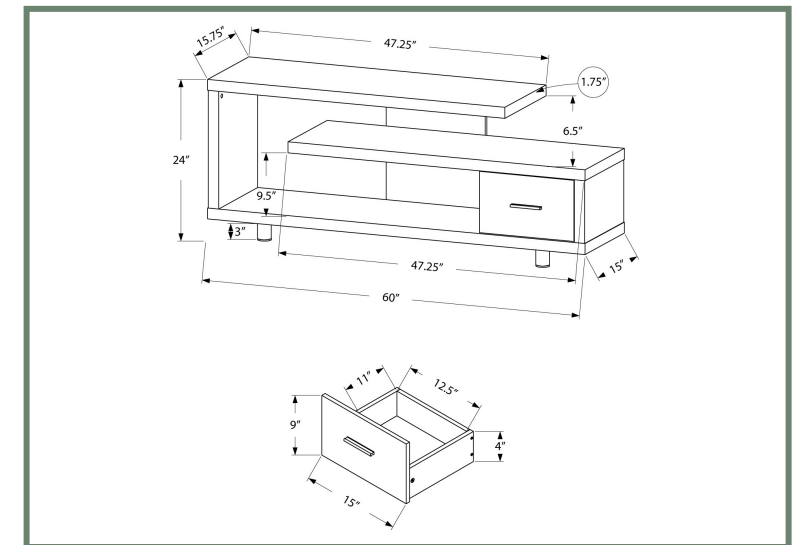

I 2574 - TV STAND - 60"L / DARK TAUPE WITH 1 DRAWER
I 2572 - TV STAND - 60"L / ESPRESSO WITH 1 DRAWER

I 2572

ENTERTAINMENT