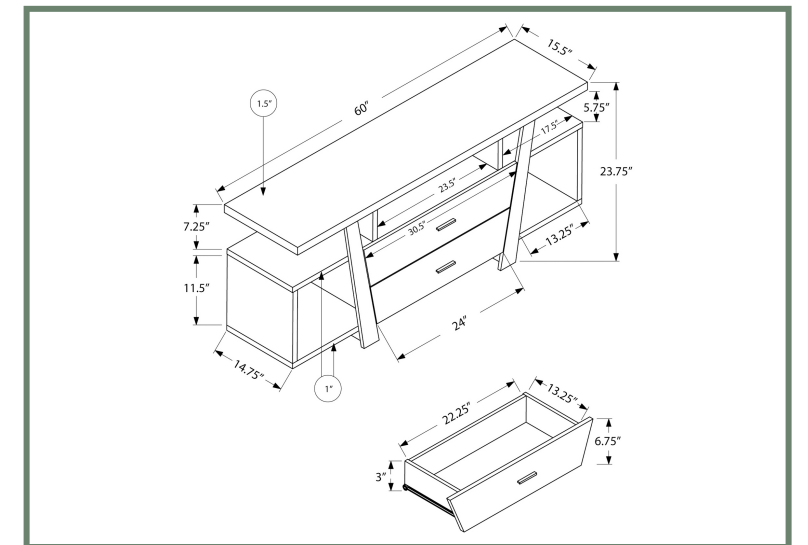

I 2591

I 2591 - TV STAND - 60"L / WHITE / GREY
 I 2590 - TV STAND - 60"L / BLACK / GREY

ENTERTAINMENT

I 2721

I 2721 - TV STAND - 60" L / DARK TAUPE WITH 2 STORAGE DRAWERS

ENTERTAINMENT

I 2800

I 2800 - TV STAND - 48"L / WHITE WITH STORAGE
 I 2801 - TV STAND - 48"L / BLACK / GREY TOP WITH STORAGE