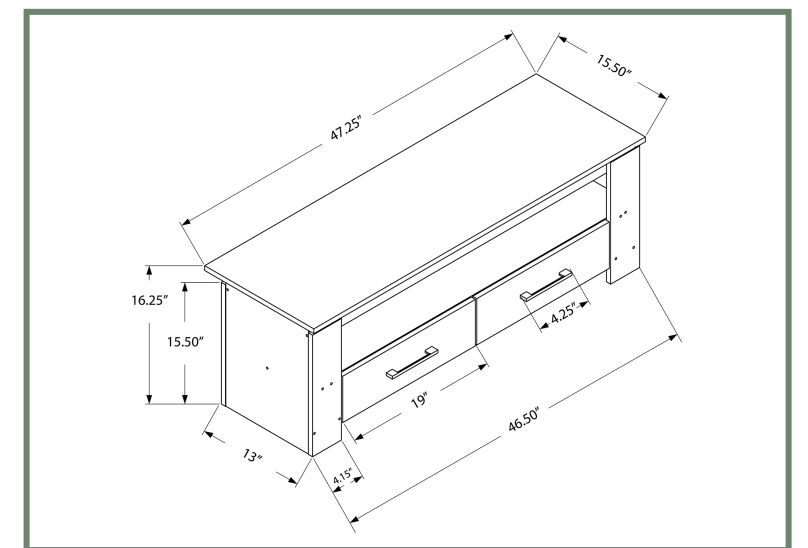

ENTERTAINMENT

I 2601

I 2601 - TV STAND - 48"L / WHITE WITH 2 STORAGE DRAWERS
I 2602 - TV STAND - 48"L / DARK TAUPE WITH 2 STORAGE DRAWERS

I 2602

ENTERTAINMENT

I 2554

I 2505

I 2514