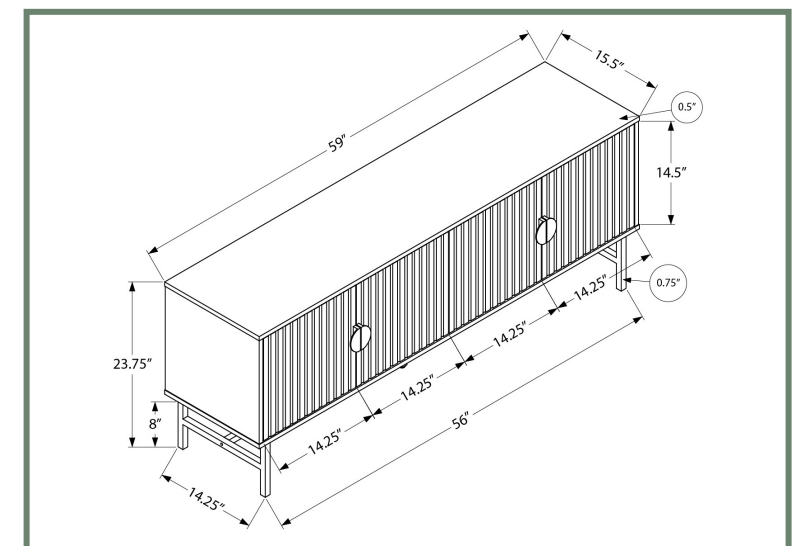

I 2733

I 2733 - TV STAND - 60"L / BLACK WITH BLACK METAL
I 2732 - TV STAND - 60"L / BLACK / WHITE DOORS WITH BLACK METAL

ENTERTAINMENT