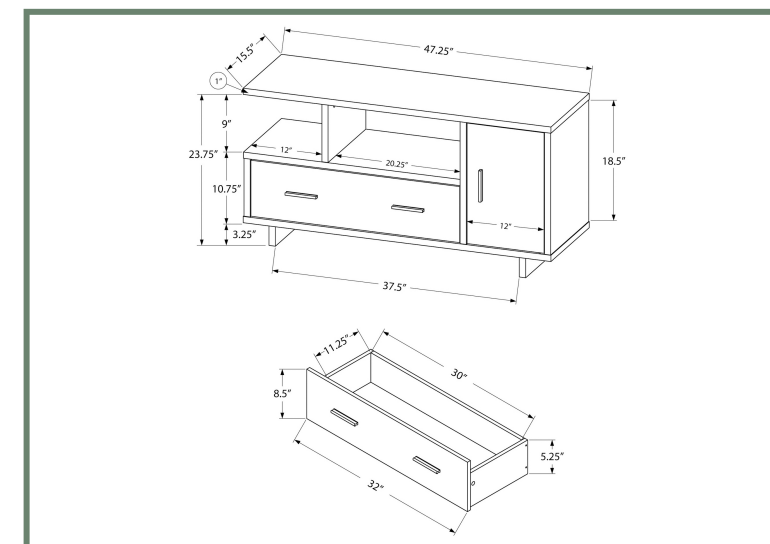

I 2803

- I 2803 - TV STAND - 48" L / BLACK / BROWN RECLAIMED WOOD-LOOK
- I 2804 - TV STAND - 48" L / BLACK / GREY RECLAIMED WOOD-LOOK
- I 2805 - TV STAND - 48" L / ESPRESSO / TAUPE RECLAIMED WOOD-LOOK

I 2805

ENTERTAINMENT