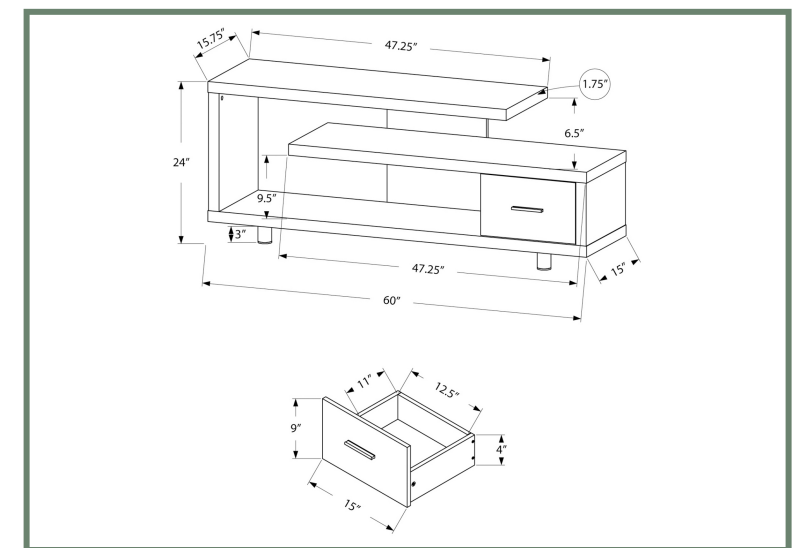

I 2666

I 2665

ENTERTAINMENT

I 2575

I 2575 - TV STAND - 60"L / BLACK / GREY TOP WITH 1 DRAWER
 I 2573 - TV STAND - 60"L / WHITE WITH 1 DRAWER

I 2573

ENTERTAINMENT

I 2574