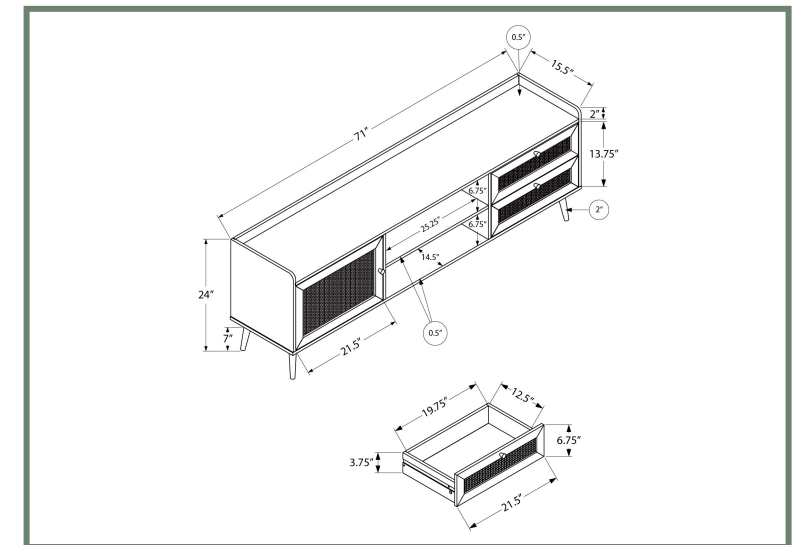

ENTERTAINMENT

I 2784

I 2723 - TV STAND - 72" L / WALNUT WITH STORAGE

I 2723

ENTERTAINMENT

I 2717

I 2717 - TV STAND - 72" L / BROWN WOOD-LOOK WITH 2 DOORS

ENTERTAINMENT