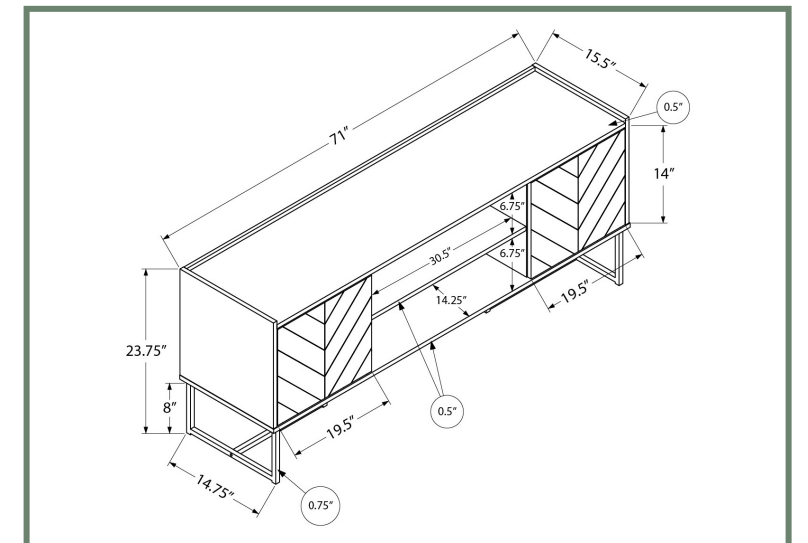

I 2781 - TV STAND - 72" L / BLACK WITH 2 WOOD-LOOK DOORS

I 2781

ENTERTAINMENT

I 2752

I 2752 - TV STAND - 72" L / BLACK / METAL WITH 2 WOOD-LOOK DOORS

ENTERTAINMENT

I 2733

I 2733 - TV STAND - 60"L / BLACK WITH BLACK METAL
I 2732 - TV STAND - 60"L / BLACK / WHITE DOORS WITH BLACK METAL