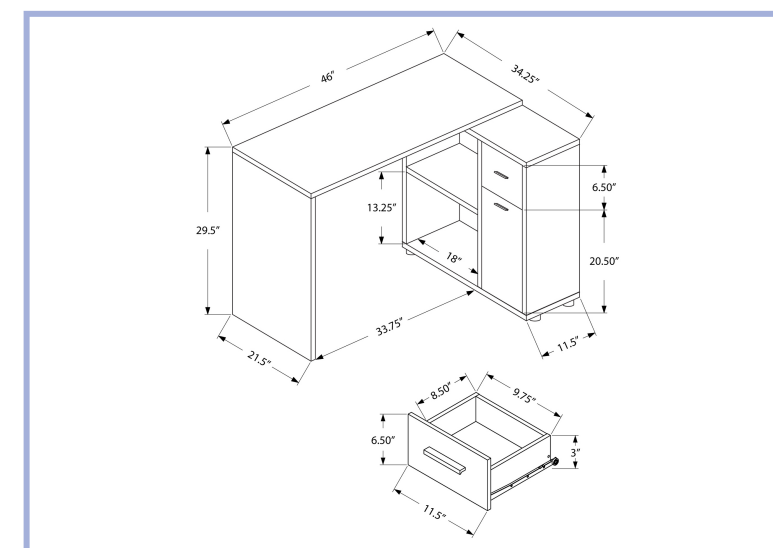

I 7346 - COMPUTER DESK - 46" L / INDUSTRIAL GREY / STORAGE CABINET
I 7348 - COMPUTER DESK - 46" L / DARK WALNUT / STORAGE CABINET

I 7348

YOUTH