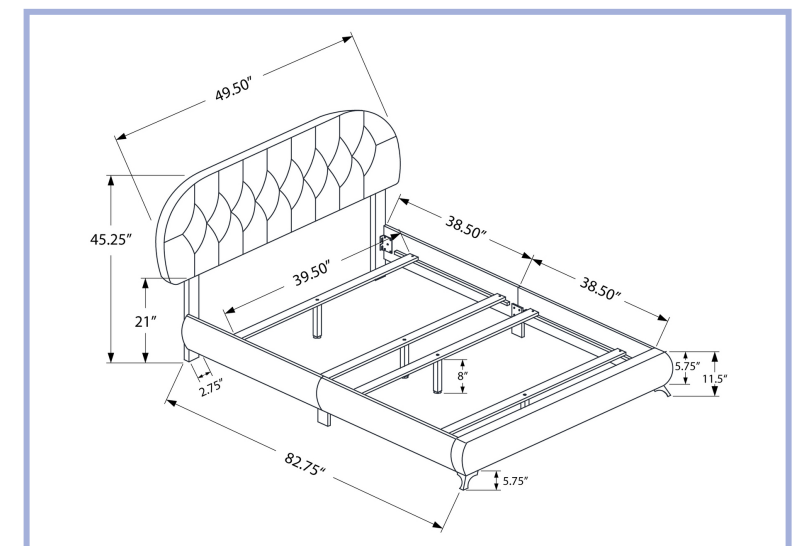

I 5983T - BED - TWIN SIZE / WHITE LEATHER-LOOK WITH CHROME LEGS
I 5982T - BED - TWIN SIZE / BROWN LEATHER-LOOK WITH WOOD LEGS

I 5982T

YOUTH