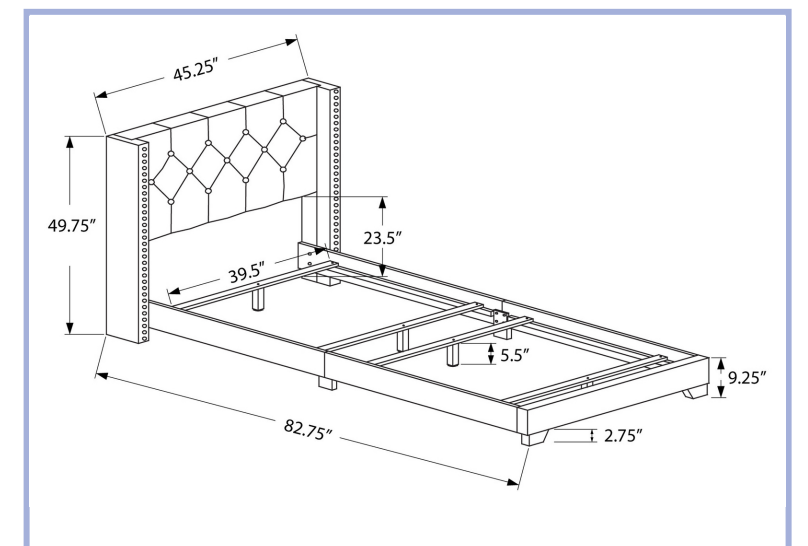

I 5982T

YOUTH

I 5986T

I 5986T - BED - TWIN SIZE / DARK GREY VELVET WITH CHROME TRIM
I 5984T - BED - TWIN SIZE / GREY LINEN WITH CHROME TRIM

I 5984T

YOUTH

I 8162

I 8162 - OTTOMAN - 2PCS SET / JUVENILE / VINTAGE FRENCH FABRIC