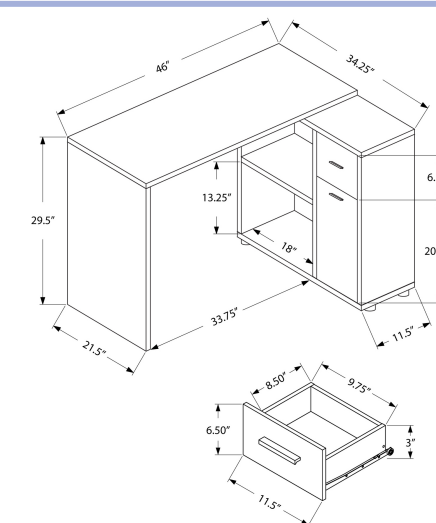

I 7349

YOUTH