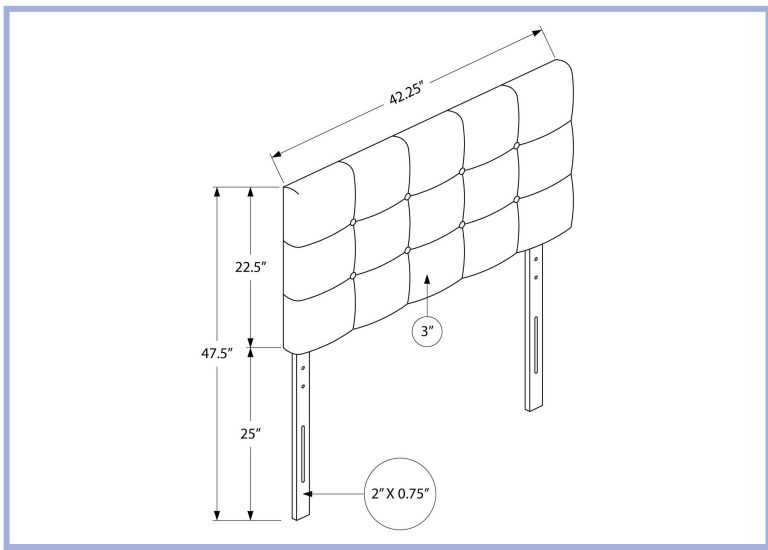

I 6002T

I 6002T - BED - TWIN SIZE / WHITE LEATHER-LOOK HEADBOARD ONLY
I 6001T - BED - TWIN SIZE / GREY LEATHER-LOOK HEADBOARD ONLY

YOUTH

I 5910T

- I 5910T - BED - TWIN SIZE / DARK BROWN LEATHER-LOOK
- I 5911T - BED - TWIN SIZE / WHITE LEATHER-LOOK
- I 5912T - BED - TWIN SIZE / GREY LEATHER-LOOK