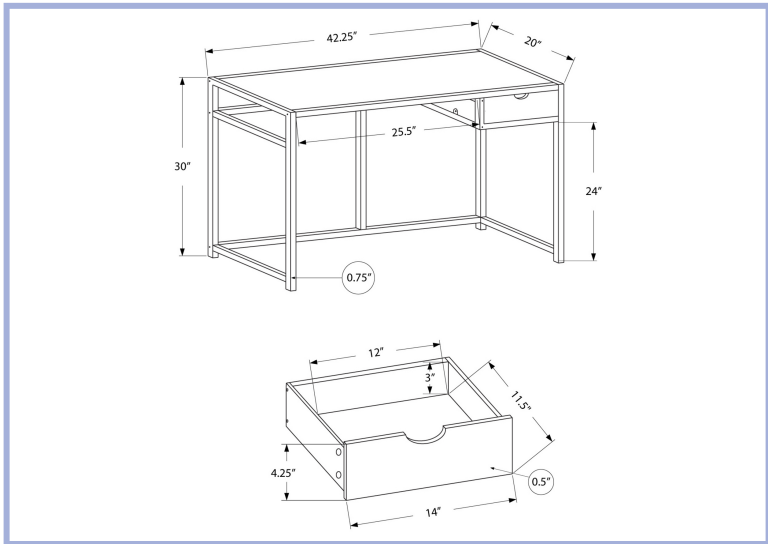

I 7572

YOUTH

I 7221

I 7221 - COMPUTER DESK - 42" L / DARK TAUPE / BLACK METAL
 I 7574 - COMPUTER DESK - 42" L / BROWN RECLAIMED / BLACK METAL

I 7574

YOUTH

I 7346

I 7346 - COMPUTER DESK - 46" L / INDUSTRIAL GREY / STORAGE CABINET
 I 7348 - COMPUTER DESK - 46" L / DARK WALNUT / STORAGE CABINET