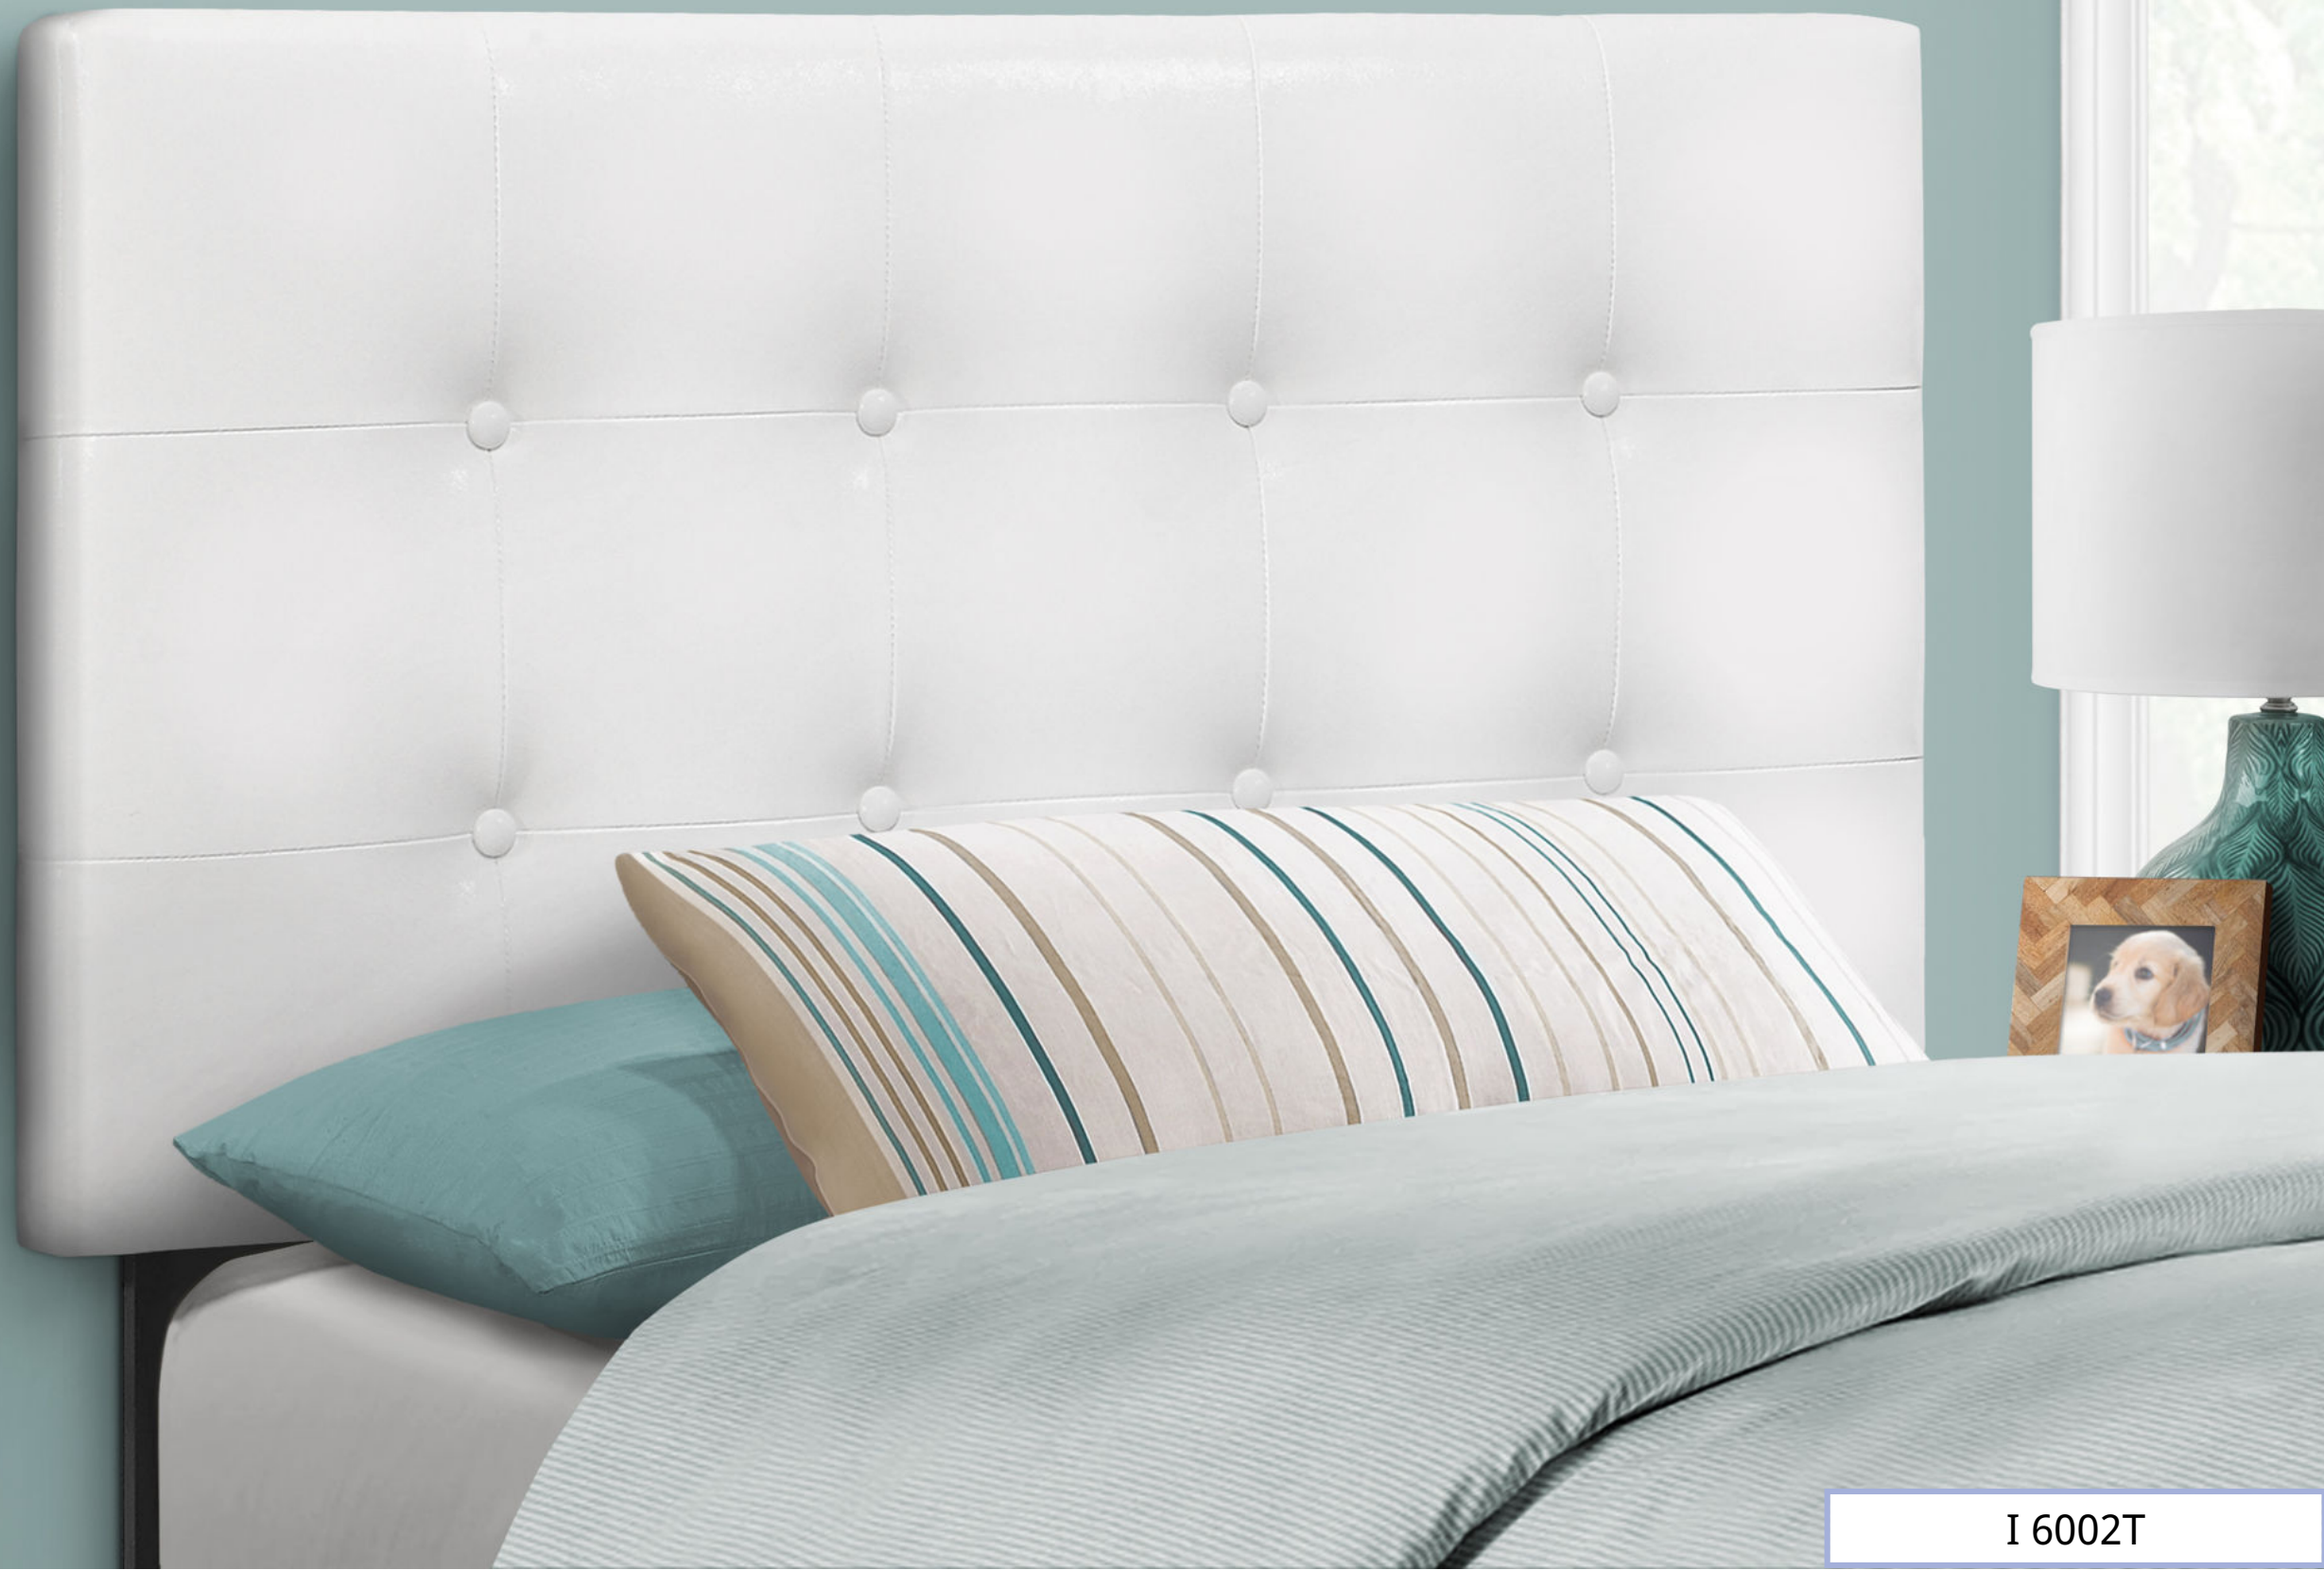

I 6002T

I 6002T - BED - TWIN SIZE / WHITE LEATHER-LOOK HEADBOARD ONLY
I 6001T - BED - TWIN SIZE / GREY LEATHER-LOOK HEADBOARD ONLY

YOUTH

I 5910T

- I 5910T - BED - TWIN SIZE / DARK BROWN LEATHER-LOOK
- I 5911T - BED - TWIN SIZE / WHITE LEATHER-LOOK
- I 5912T - BED - TWIN SIZE / GREY LEATHER-LOOK

I 5911T

I 5912T

YOUTH

I 5916T

- I 5916T - BED - TWIN SIZE / PINK VELVET
- I 5918T - BED - TWIN SIZE / NAVY BLUE VELVET
- I 5919T - BED - TWIN SIZE / STEEL BLUE VELVET

I 5918T

I 5919T

YOUTH